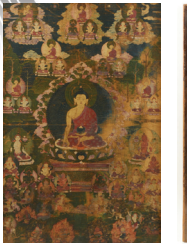

James Dromgole Linton O/C "Waiting"

1 of 4 Tibetan Thangka Paintings