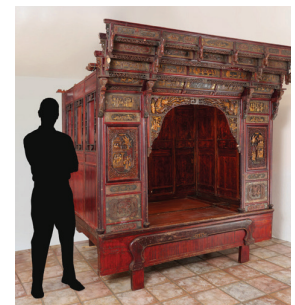

Lot 1101 -Chinese Carved Opium / Wedding Bed: Front profusely carved in panels with genre scenes, pierce work, gilt accents and red lacquer in areas. 94 1/4” h. x 89” x 72”, inside will hold a full mattress, 53” x 80”