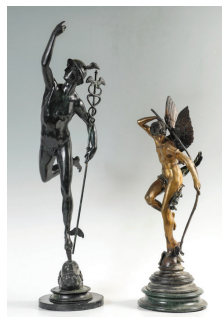

Winged Mercury Bronzes