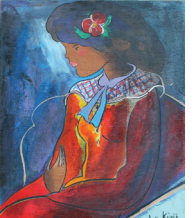

Dutch Paint
Decorated Staartklock
Tail Wall Clock, 51" h

Linda Le Kinff O/B
"Good Morning"