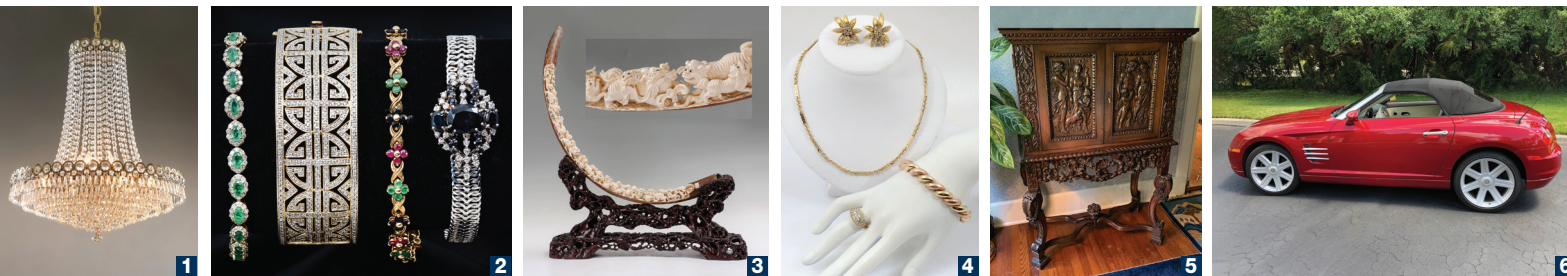

# auCTION

Great Items from Great Estates!!  
More than 1000 lots!

- Schonbek Crystal Chandelier, 32" h x 22.5" w.
- 14K Sapphire & Diamond (Dia.) Bracelet; 14K Emerald & Diamond Bracelet; 14K 5.50 CTW Diamond Bangle; 14K Gemstone Bracelet
- Carved Mastodon Tusk, measured with stand, 37" h x 35" w
- 18K Mid Century Floral Dia. Ear Clips; 14K 18.7 Gram Stylized Gold Link Chain; 2 Tone 14K 38.6 Gram San Marco Bracelet; 18K & Dia. Edwardian Revival Ring
- Italian Carved 2 Door Cabinet
- 2005 Chrysler Crossfire Convertible, Blaze Red Crystal Pearl Metallic, 72,000 mi. First year in partnership with Mercedes.
- 18K Filigree Dome Ring; Platinum 5.64 CTW Ceylon Sapphire and Diamond Ring; 7.0 CTW Dia. & 1.25 CTW Burma Ruby Earrings; 4.42 CTW Dia. Domed Earrings
- Josechu Lalanda, Spanish (1939-2015), Fantastic estate collection of Animalier Bronzes never before offered for sale at Auction.
- Early Empire China Cabinet