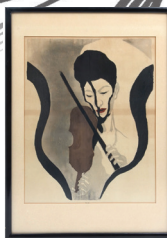

Koshiro Onchi Violinist Woodblock