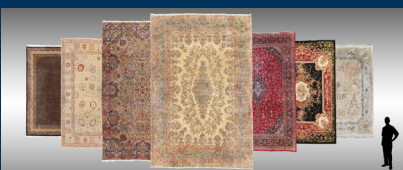

Fantastic Selection of Palatial
Estate Oriental Carpets