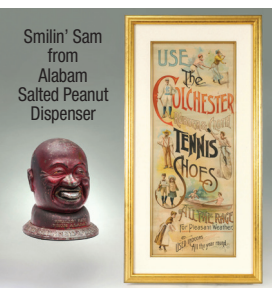

Daum Pate De Verre Vaseline Glass Horse

Platinum & Pink Sapphire w/ Diamonds; 14K Blue Zircon & Diamonds; 18K Emerald & Diamonds; Platinum 2.97 CT Tanzanite & Diamonds

18K Winking Kitty Brooch A*H

14K Art Nouveau Diamond Pendant; 14K Mid Century Bangle, 23.6 grams; 14K Italian Gold Bracelet w/ Diamonds, 43 grams.

Large Vintage Advertising Collection

Lladro "Playful Horses" Grouping

Eero Saarinen Tulip Table & Chairs

Early French Marble Top Console Table

Kelvin and Laverne "Tang" Motif Dining Table

Cranberry Stemware

Eugene Remy Maes Barnyard Oil/Canvas

Smilin' Sam from Alabam Salted Peanut Dispenser
Rare Colchester Rubber Ad. Just some of a huge collection of vintage advertising.

Exquisite Miniature Chests Salesman Samples

Early Heavily Carved Oak Gothic Style Coffin

Louis XV Style Figural Ormolu Mounted Desk

Large 19th C Corner Cupboard

Expensive Contemporary Antique Style Furnishings

Expensive Contemporary Antique Style Furnishings