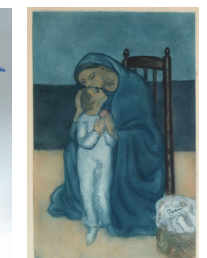

Geoffrey Bate Oil/Canvas Florida Landscape

Abel Warshawsky Nude Orientalist O/B

24" Bronze Chevallier Mantle Clock w/ porcelain inserts.

14K 56.00 CTW Garnet Bracelet

Erin Parish Oil/Canvas "Flower's Memories"

Mexican Sterling Jewelry

Salvador Dali Bronze Relief Moses and the 10 Commandments

14K 3.11 CT Tanzanite & 1.42 CTW Dia. Ring

1 of 2 Nicholas Jolly Paintings

Heavy Chains of GOLD!

Rosenthal Porcelain Parrot, 14.25" h

Jacques Villon Aquatint After Picasso "Maternite"

Maurice Lacroix Flyback Annuaire, 14K Vintage Longines, Ebel SS & 18K Classic Wave Watches ed

16 pc. Opalescent Venetian Glass

24.73 Ct Zambian Emerald Diamond Cocktail Ring in 14k Gold