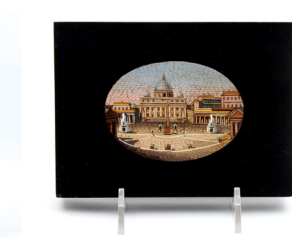

Geoffrey Bate Oil/Canvas Florida Landscape

Abel Warshawsky Nude Orientalist O/B

24" Bronze Chevallier Mantle Clock w/ porcelain inserts.

14K 56.00 CTW Garnet Bracelet

Erin Parish Oil/Canvas "Flower's Memories"

Jacques Villon Aquatint After Picasso "Maternite"

Maurice Lacroix Flyback Annuaire, 14K Vintage Longines, Ebel SS & 18K Classic Wave Watches ed

16 pc. Opalescent Venetian Glass

24.73 Ct Zambian Emerald Diamond Cocktail Ring in 14k Gold

Large Art Deco Figural Onyx Mantle Clock, 19" h x 18" w

St Peters Basilica Micro-Mosaic

14K Band w/ Trio of Dia.; Novell Plat. Band; Plat. Dome Band w/ Black Dia.; 14K 1.70 Dia. Band.

Franklin Mint Porcelain White Tiger (12" h) & Snow Leopard on Crystal Base