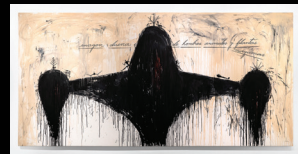

Vintage Estate Antiques, Fine Art & Jewelry Auction

Sunday, May 26, 2019 @ Noon

Preview: Saturday 5/25 from 1-6 PM & Sunday 5/26 at 10 AM

Large Jose Bedia Acrylic/Canvas

ST. PETERSBURG, FL Featuring Private Estate Collections such as the Artist/Etcher Earl Reed and Artist/Potter Melvin Casper (Merritt Island Pottery), Don J. and Don W. Emery, Daytona artists of National Notoriety, as well as a host of important Paintings, Prints and