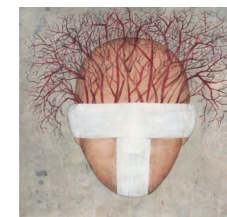

Bert Stern Marilyn Monroe Photograph

Frank Gallo Cast Paper Relief, 42" h x 57"

Many Dali Prints in the Sale

Salvador Dali "Rejuvenation of Time" Litho Portfolio

One of 3 Large Daniel Garcia Acrylics on Canvas

Rosewood Mother of Pearl inlaid Dining Set

Regency Period Inlaid Sideboard

Louis Vuitton Monogram Canvas Cruiser 40 Travel Bag

Royal Dux Porcelain Bust Of A Young Maiden

Gilt Metal Stand w/ Sevres Style Wooden Plaque