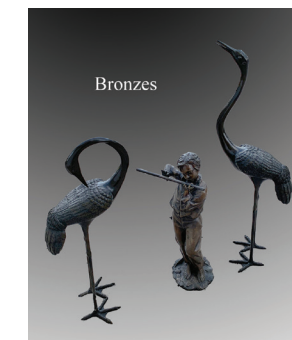

auCTION

2 BIG DAYS!

Saturday & Sunday, Nov. 16 & 17

Buy ~ Sell ~ Auction ~ Appraise

BURCHARD GALLERIES

2528 30th Ave. N., St. Petersburg, FL 33713
727 821-1167 • Fax 727 821-1814

www.BurchardGalleries.com

AU322 / AB169

First Class Mail
U.S. Postage
PAID
St. Petersburg FL
Permit # 523

Estate Art Glass Collection of Henry and Virginia M. Hull Jacksonville FL AND C.F. Monroe Glass. Helen & Richard Sullivan Collection

Fantastic Silver Judaica Collection of Harvey Rothenberg, advisor to Ogden Reid and liaison to the House Foreign Affairs Committee (1962-1966) as well as the founder of the Jerusalem Foundation in this country.

auCTION

Great Items from Great Estates!!
More than 1000 lots!

1. Platinum 2.60 CTW Euro Cut Diamond Dangle Earrings; Platinum & 14K 2.20 CTW Diamond Necklace; Retro 14K Diamond Horseshoe Ring; 18K 3.46 CTW 3 Diamond Belle Epoque Ring

2. 19th C Victorian Lockside Silver, Jewelry, Coin Chest: Virginia Hull Estate Important Collection Royal Doulton Royal Family including Prince Phillip Prototype

3. Steuben, Durand, Tiffany, Art Glass. Virginia Hull Estate
4. Massive Tampa Bay Buccaneers Sign from Current Stadium
5. Important Edward Stevens Boston Long Case Clock
6. 19th C Victorian Lockside Silver, Jewelry, Coin Chest: Virginia Hull

Saturday, November 16th
& Sunday, November 17th

BURCHARD GALLERIES
www.BurchardGalleries.com

2019 AUCTION SCHEDULE

Nov 16 / 17 | Dec 14 / 15

BUYER PREMIUM IN EFFECT BOTH DAYS

BURCHARD GALLERIES

Florida's Foremost Estate Antiques and Fine Art Auctioneers

Marathon Multi-Estate Discovery Auction

Saturday, November 16, 2019 @ 8:30 AM

Preview Sat. 11/16 @ 8:00 AM