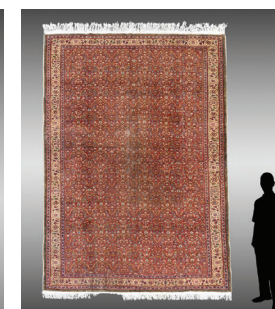

Many Fantastic Oriental Rugs in this Auction