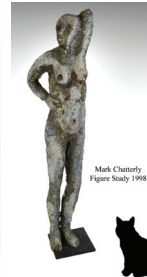

Life Size Mark Chatterly Crater Glazed Terracotta