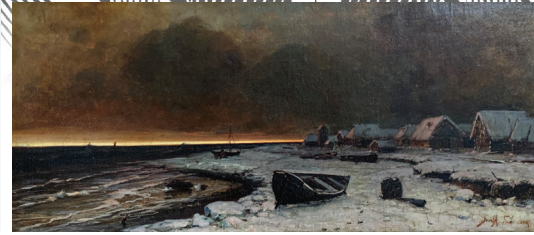

JACOBSEN, Antonio Nicolo Gasparo, (American, 1850-1921): Oil on Board, Ship Portrait of the vessel "The Mabel E. Bryson, of which William S. Cabot was a one third owner. 22" x 36", signed lower right with the artist's address in Hoboken, dated 1912, framed, 28" x 43", marked Ms. Cabot verso. Ownership documentation dated March 29th, 1916 provided with this lot.

Fantastic Selection of Palatial Estate Oriental Carpets

Tiffany Bronze Dore Desk Set

Julius Klever Oil/Canvas Winter Coastal Sunrise

Fine Diamond Estate Jewelry

Rare Mike Cockrill/Judge Hughes Large Oil/Canvas "Husband, Father, Drunk"