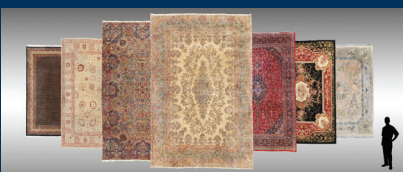

Fantastic Selection of Palatial Estate Oriental Carpets