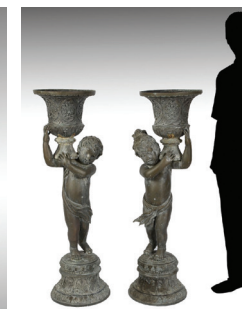

auCTION

2 BIG DAYS!

Saturday & Sunday, Oct. 19 & 20

Bruce Crane Autumnal Impressionist Landscape with Birches and Stream, Oil/Canvas, 36" x 46", signed lower left, original frame painted gold, 50" x 60". This painting comes down from the Cabot family who were relatives of the artist Bruce Crane. Provenance.

Reed & Barton Sterling, one of many sets

Fine Estate Zsolnay Collection

French Inspired 14K Gold Mesh Purse by Durand & Co

Chuck Boux and Judson Guerard Art Glass

Cut Glass Attrib. to Hawks

39"h Cloisonne Rooster

Wooten Style Walnut Roll Top Desk

6 Carolean Style Carved Oak Dining Chairs

Louis Vuitton Luggage

Carved Jade Bowl & Oriental Porcelains

Many Large Herend Figures

Daum Pat De Verre Animalier Figures

French Bombay Sided Curio / Desk

Early Ships Captains Bookcase

Coin op Scale

Antique Carved Oak Court Cupboard

Bronze Cherub Urns

Doug Jeck "Theorist" Ceramic Sculpture

Massive Wedgwood "Florentine" Porcelain

500+ Royal Doulton Collection sold both days