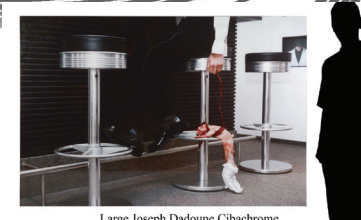

Large Joseph Dadoune Cibachrome