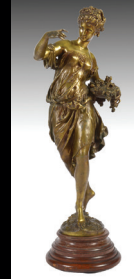

auCTION

2 BIG DAYS!

Saturday & Sunday, Oct. 19 & 20

Bruce Crane Autumnal Impressionist Landscape with Birches and Stream, Oil/Canvas, 36" x 46", signed lower left, original frame painted gold, 50" x 60". This painting comes down from the Cabot family who were relatives of the artist Bruce Crane. Provenance.

Preview: Saturday 10/19 from 1-6 PM & Sunday 10/20 at 10 AM

Albert Edward "Beanie" BACKUS, Panoramic Florida River Landscape w/ Palms, Oil/ Upon Board

19th C. Landscape Painting Signed Corot: Oil/Canvas, 16.5" x 21.5", signed lower right, heavy period carved and gilded frame, 27.75" x 35.5". The signature on this painting does not fluoresce.