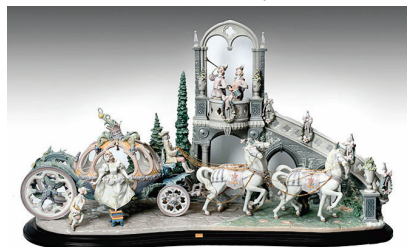

1051) Massive Francisco Polopo Lladro Porcelain "Cinderella's Arrival": #301/1500. 25.5" h x 45.75" l x 18" w.