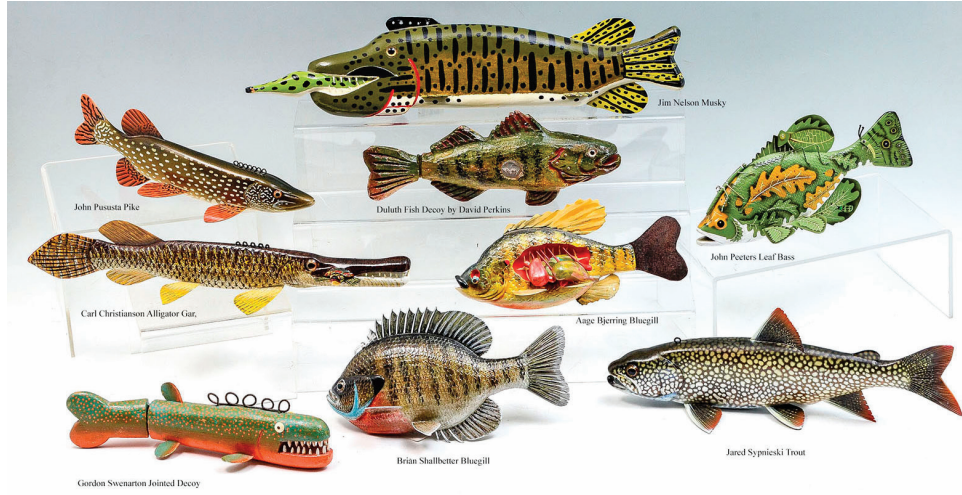

Consignments Welcome • mail@BurchardGalleries.com • 727-821-1167

100+ Important Estate Paintings, Prints, & Sculptures by listed Artists, Many European Oils and more. Elaine ANTHONY; J.C. ARTER; Howard ATKINSON; Ron BALABAN; John BARBER; Antoine BARYE; Greg BEHYMER; June BERGE; Pierre BITTAR; Eugenio BUONO; Alexander CALDER; Ann COOPER; Johnny DANIELS; A. DE SIMONE; Andre DIGNIMONT; Sam GILLIAM; Sidonia GOLDMAN; Leonard GOOD; David GORNES; Richard GRAEF; Ilya KAGAN; Agapito LABIOS; Joop LELIVELD; Walter LOCKE; Manuel LUGUE; Howard MAEDER; Zella Bay MAINS; Louis Bosworth HURT; Peter MAX; G. H. MCCORD; Thomas MCKNIGHT; Marcel MOULY; Alexander NASMYTH; William PARTRIDGE; Jimmy PIKE; Giuseppe PINO; Joy POSTLE; Luis POTOSI; Vladimir PRODANOVICH; Bill ROBERTS; TARKAY; Rasa MUSTEIKIENE KLUONIUS; George Jay ROGERS; Donald RUST; Bob SCRIVER; Junichiro SEKINO; Annette STOWMAN; Ono TADASHIGE; Ethel STUM; Michael WEBER; Walter WILLIAMS & more.

Online Bidding Available. Consignments Welcome for future Auction Events

Stupendous 750+ pc Carved Decoy Collection of George R. Ellis to include artists such as Jim Nelson Musky, John Pususta Pike, Duluth Fish Decoy by David Perkins, Carl Christianson Alligator Gar, Aage Bjerring Bluegill, John Peeters Leaf Bass, Gordon Swenarton Jointed Decoy, Brian Shallbetter Bluegill, Jared Sypnieski Trout and more. Many sold in groups.