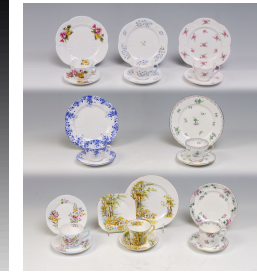

Shelly Bone China