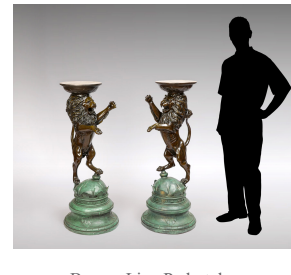

Guitar Cases Including Gretsch

ESP LTD EC-401 w/SKB TSA Case

Early 1800's Violin After Laurentius Storioni

Shelly Bone China

Exquisite Persian Oriental Rugs

Weston Rayfield Furnishings and Artwork

Bronze Lion Pedestals

Contemporary French Metal Mounted Bureau

Folk Art Carved Angel

Early Tang Pottery Figures

French Foundry Napoleon Lamp signed Salesio

Chiese Cared Wood Masks