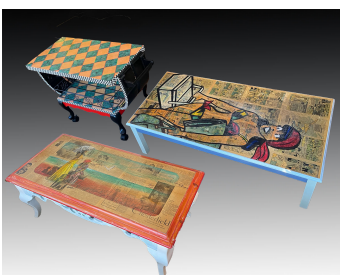

Guitar Cases Including Gretsch

ESP LTD EC-401 w/SKB TSA Case

Early 1800's Violin After Laurentius Storioni

Shelly Bone China

Exquisite Persian Oriental Rugs

Weston Rayfield Furnishings and Artwork

Bronze Lion Pedestals