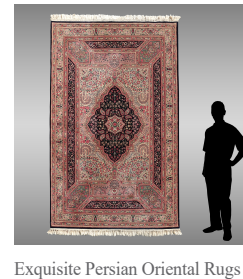

Guitar Cases Including Gretsch

ESP LTD EC-401 w/SKB TSA Case

Early 1800's Violin After Laurentius Storioni

Shelly Bone China

Exquisite Persian Oriental Rugs

Weston Rayfield Furnishings and Artwork

Bronze Lion Pedestals