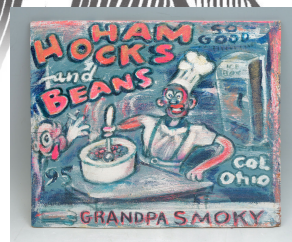

Portrait of Paloma after Picasso IDO print

Lifetime Estate Art Collections: 100+ Works of Art: Important Paintings, Prints, & Sculpture by Sam ALEXANDER; Ben AUSTRIAN; Alexander BARONOWSKI; Hunter BARKER; Walter BAUMHOFER; Mortimer BOURNE; Clyde BUTCHER; Smoky BROWN; Lu CHENGXIANG; John Ramsey CONNER; Philip CORLEY; CRACKING ART GROUP; Pierre-Elie de PRIBAC; Leon DOLCE; ERTE; David HICKS; Ye HONGXING; Wayne HUTCHISON; Jorge ALARCON ISLAS; Millard JUDD; Jin JUNJIE; Peter KEIL; R.F. KNOWLES; Thomas LASSONDE; Charles LEE; Adam LEHR; Han LEI; MALEONN; Peter MAX; Almagul MENLIBAYEVA; Weston RAYFIELD painted furniture and mixed media artwork; Christian RICHTER; George SCHELLING; Quentin SHIH; Albert SONN; Catherine STOCKWELL; Fernando de SZYSZLO; Richard THOMAS; John VARLEY; Andy WARHOL; J. WEBB; He WENBIN; Wang XIAOJIN; Cui XIUWEN; Bo YUN; JAPANESE Scrolls; as well as many other listed and exhibited Artists. It was most certainly another "Unbelievable Auction Weekend"!

Jon H. Pugh Scrimshaw Powderhorn Dated 1804

Andy Warhol Shopping Bag

Many Smoky Brown Folk Art Paintings in this Auction

Large Philip Corley Painting, Lobster Fisherman

Important Early Crucifixion O/C

A. Grosse 19th CVenetian O/C